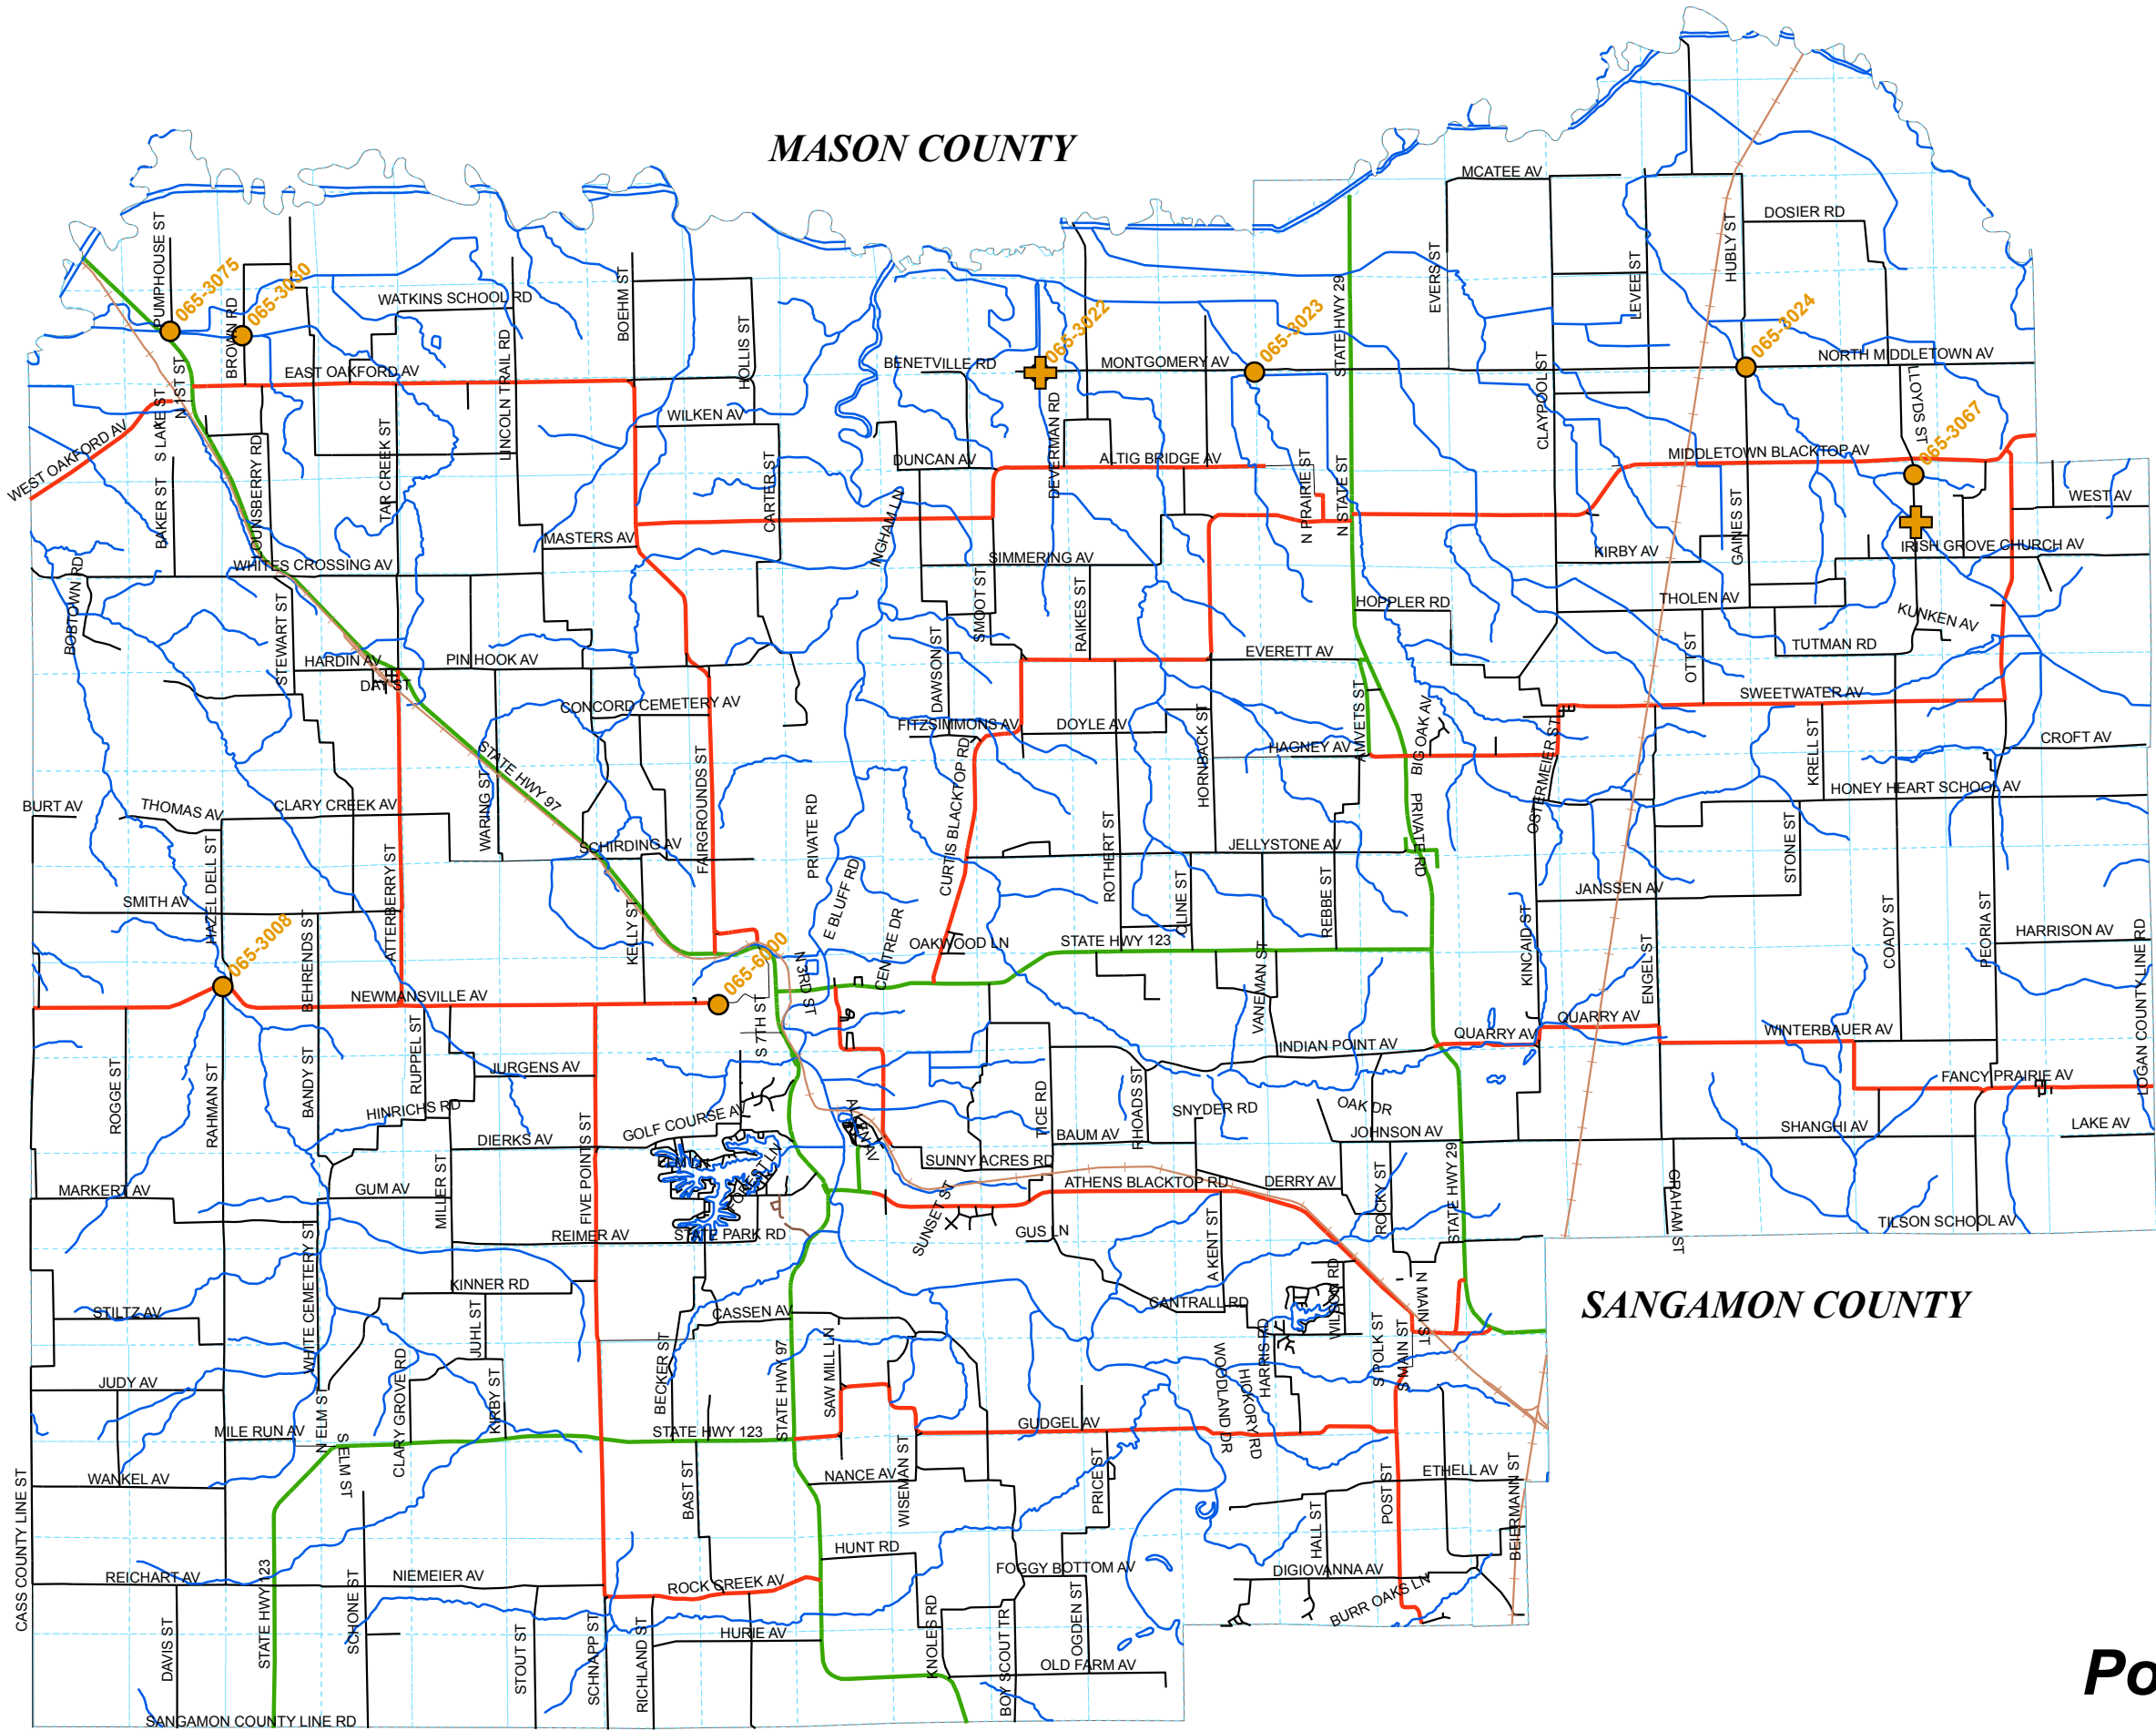

MASON COUNTY

CASS COUNTY

LOGAN COUNTY

Legend

- County Highways
- Road District Roads
- City or Village Streets
- State Highways
- Railroads
- Posted Bridge
- + Closed Bridge

SANGAMON COUNTY

SANGAMON COUNTY

**Menard County
Highway Department**

15620 Chautauqua Road
Petersburg, Illinois 62675
Ph. 217-632-2722

Posted Bridges
Revised December 29, 2017